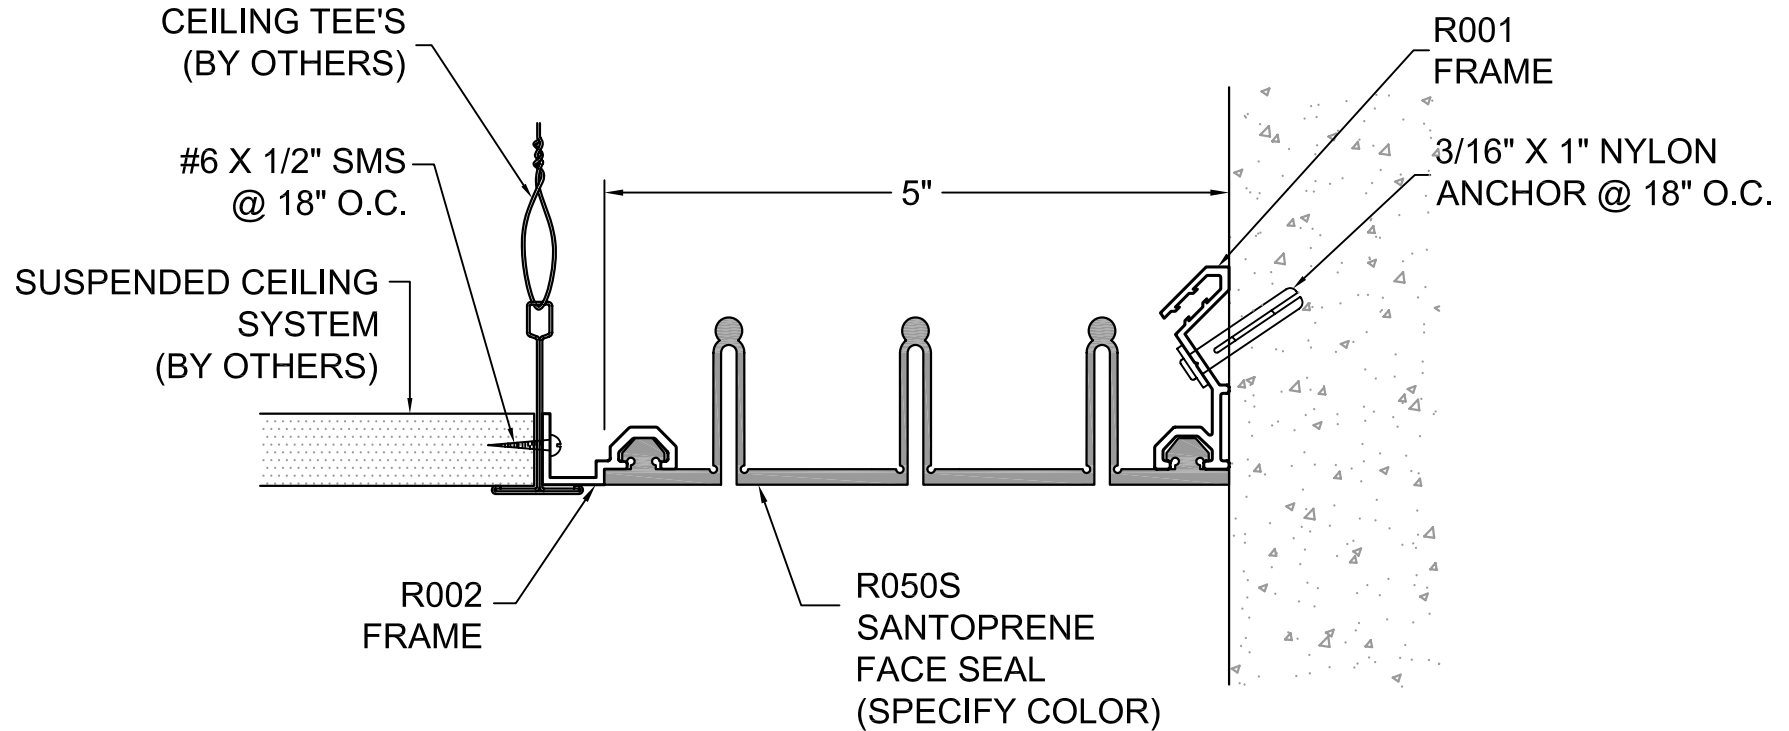

COLOR SELECTOR	
BLACK _____	BROWN _____
BEIGE _____	GRAY _____
WHITE _____	

DESCRIPTION: INTERIOR CORNER WALL/CEILING SYSTEM

- ALUMINUM: 6063-T5 EXTRUSION
- FACE SEAL: SANTOPRENE
- MOVEMENT: +100% TENSION/COMPRESSION TO 1 1/4"
- STOCK LENGTHS: 10'-0" OR 20'-0" ALUMINUM; SEAL: CONTINUOUS

CL/WL CORNER INTERIOR SYSTEM

MODEL: R50-72-94

DRAWN BY:
DOC

SCALE:
NTS

DRAWING NO.:

SHT. 1 OF 1

ISSUE DATE:
01/07/11

DTL-01