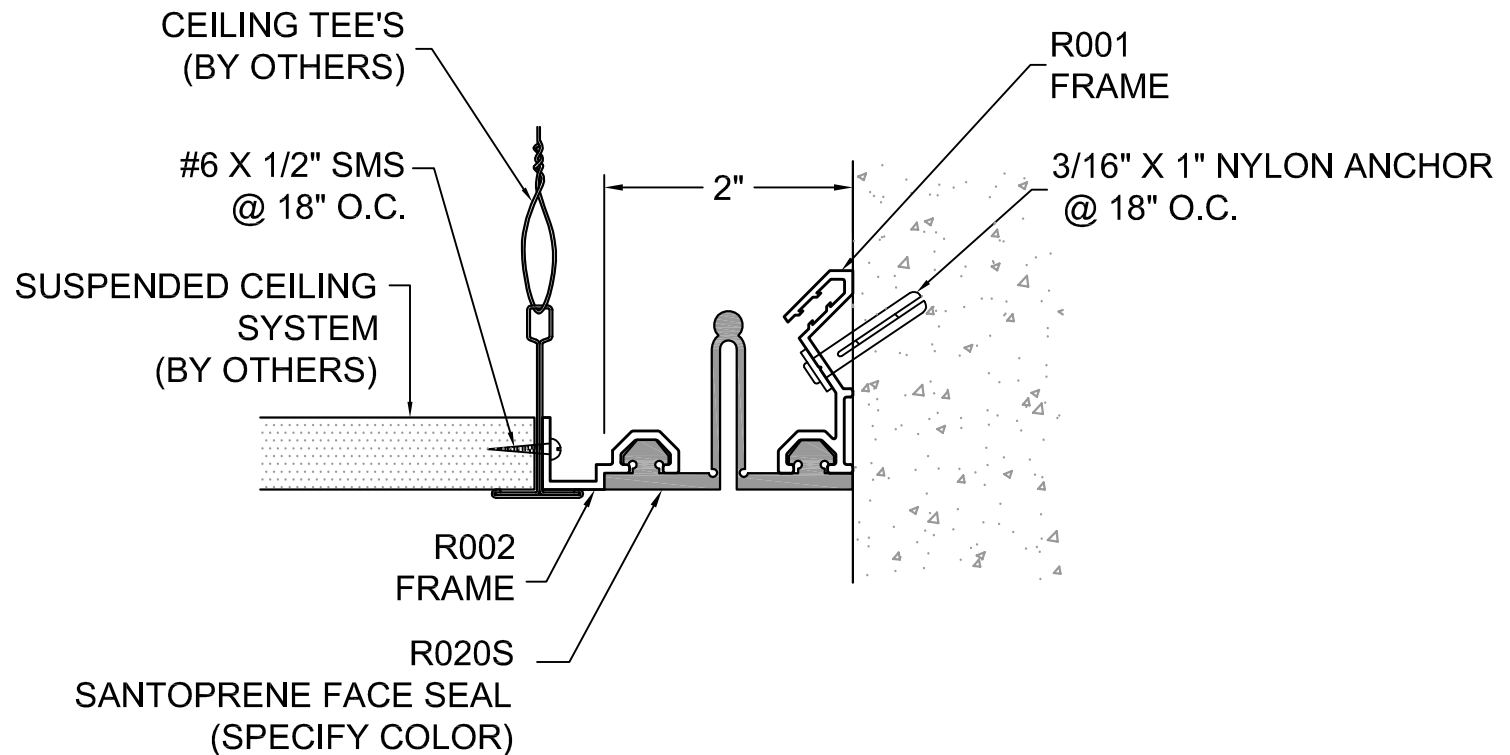

COLOR SELECTOR	
BLACK _____	BROWN _____
BEIGE _____	GRAY _____
WHITE _____	

DESCRIPTION: INTERIOR CORNER WALL/CEILING SYSTEM

- ALUMINUM: 6063-T5 EXTRUSION
- FACE SEAL: SANTOPRENE
- MOVEMENT: +100% TENSION/COMPRESSION TO 1 1/4"
- STOCK LENGTHS: 10'-0" OR 20'-0" ALUMINUM; SEAL: CONTINUOUS

CL/WL CORNER INTERIOR SYSTEM

MODEL: R20-72-94

DRAWN BY:
DOC

SCALE:
NTS

DRAWING NO.:

SHT. 1 OF 1

ISSUE DATE:
01/07/11

DTL-01