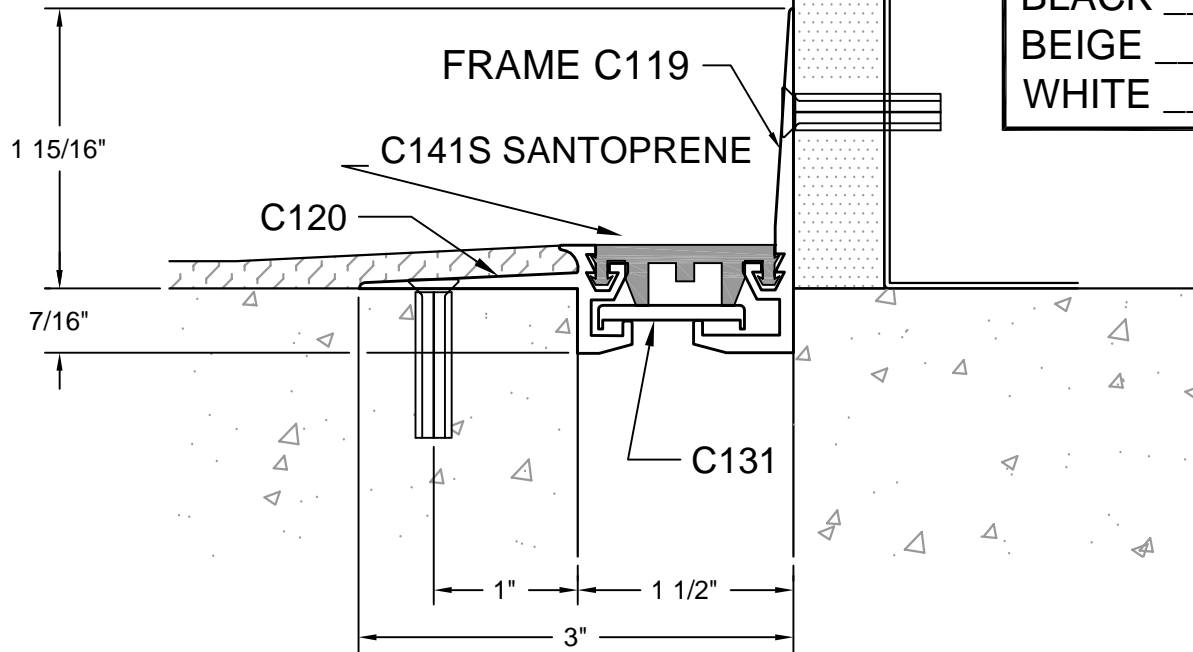

C141 VINYL

COLOR SELECTOR	
BLACK _____	BROWN _____
BEIGE _____	GRAY _____
WHITE _____	

DESCRIPTION: FLOOR-TO-WALL
 ALUMINUM: 6063-T5 EXTRUSION
 SANTOPRENE: 691-65A
 EXPOSED FINISH: MILL
 MOVEMENT: +/- 25% JOINT WIDTH
 STOCK LENGTHS: 20'-0"

INTERIOR FLR TO WALL

MODEL: C15-35-91

DRAWN BY:
NDC

SCALE:
NTS

DRAWING NO.:

DTL-01

SHT. 1 OF 1

ISSUE DATE:
7/09/09