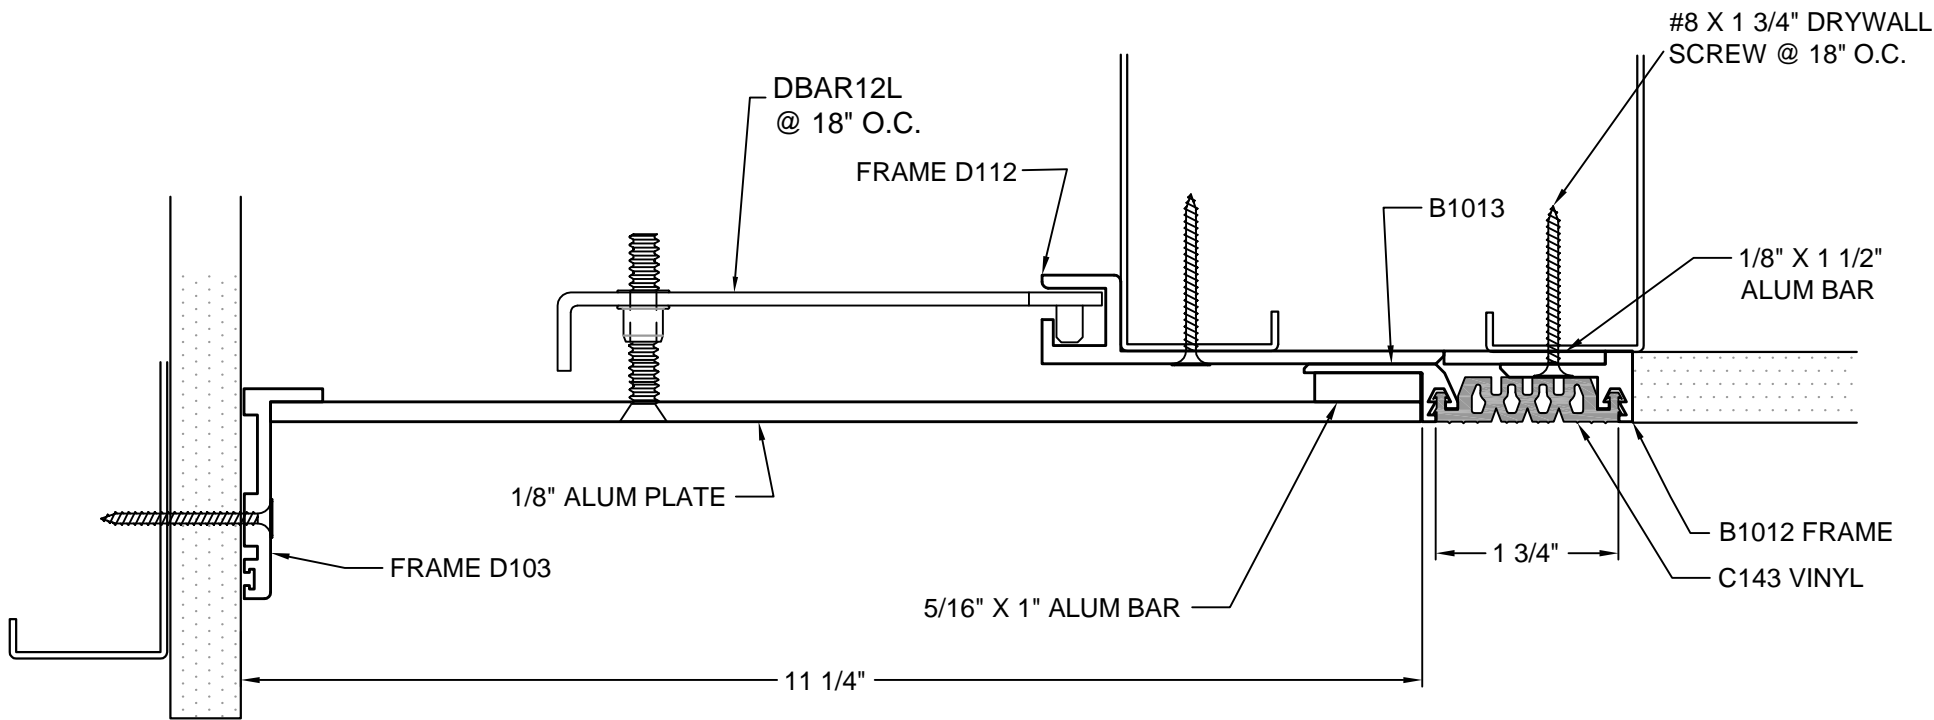

COLOR SELECTOR	
BLACK _____	BROWN _____
BEIGE _____	GRAY _____
WHITE _____	

DESCRIPTION: CORNER WALL
 ALUMINUM: 6063-T5 EXTRUSION
 VINYL: 70 DURO. PVC
 EXPOSED FINISH: CLEAR ANODIZED
 MOVEMENT: +/- 50% JOINT WIDTH
 STOCK LENGTHS: 10'-0"

INTERIOR FLR - FLR SYSTEM

MODEL: B110-61-14

DRAWN BY:
 NDC

SCALE:
 NTS

DRAWING NO.:

SHT. 1 OF 1

ISSUE DATE:
 09/7/09

DTL-01